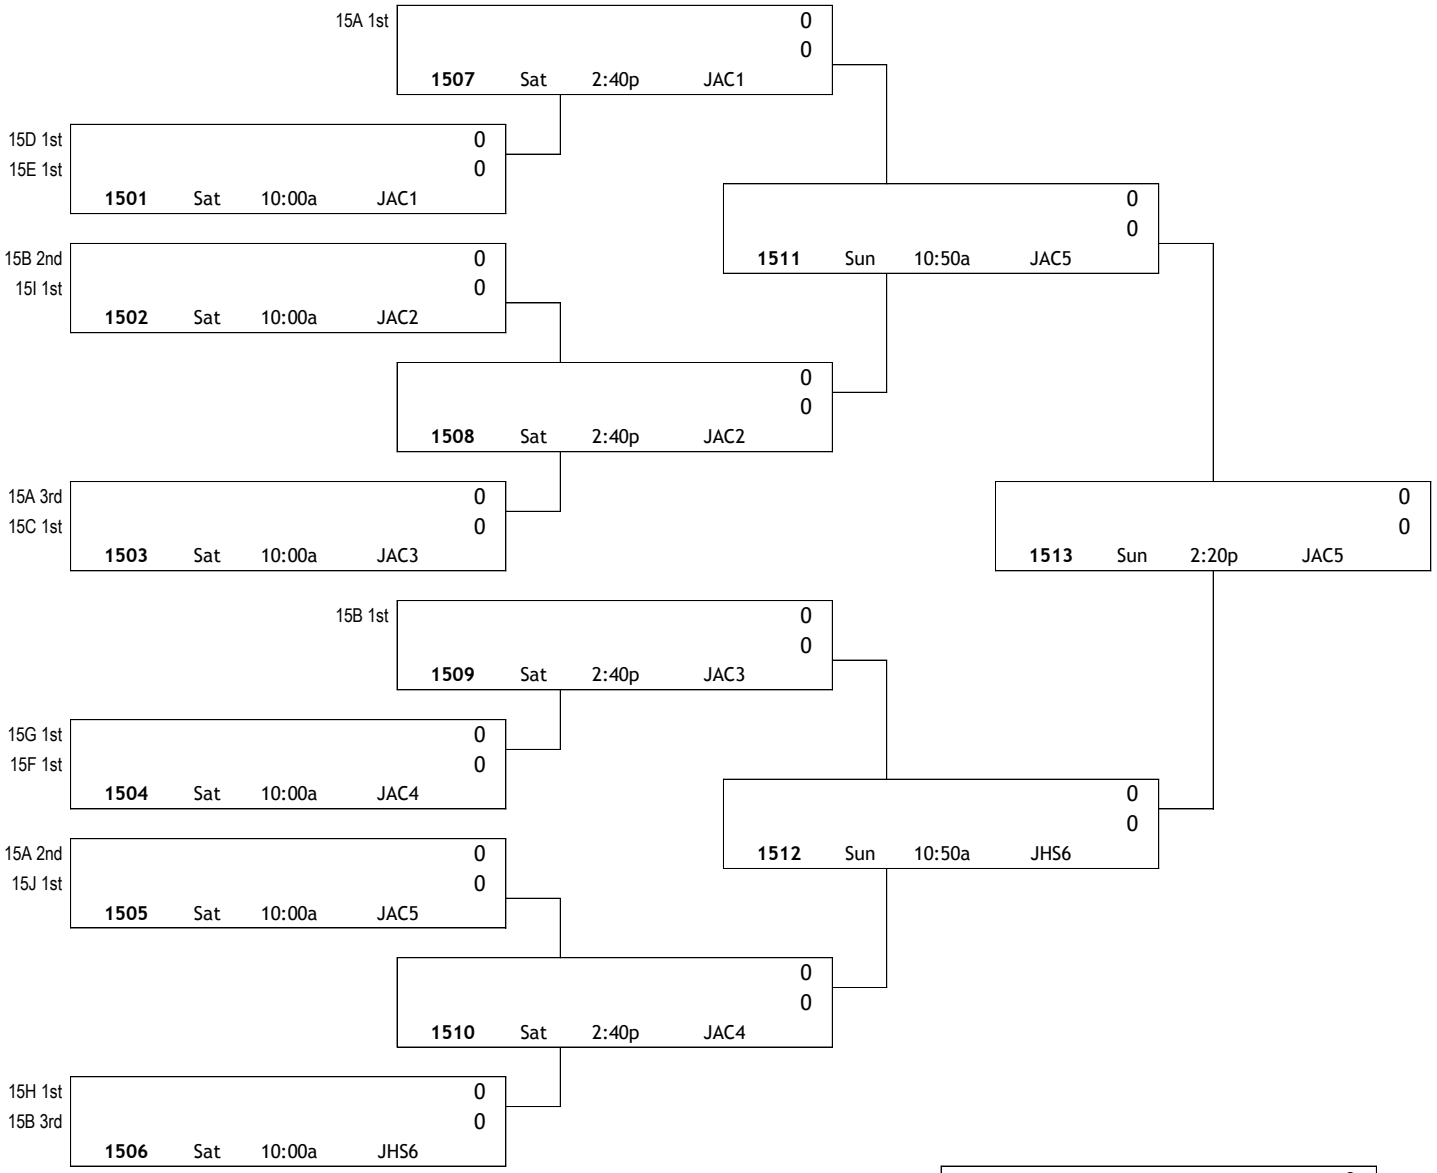

2012 Best Buy Summer Classic

15:Under

Platinum Division

1st Place:
2nd Place:

L 1501				0
L 1502				0
	1581	Sat	1:30p	KAC1

L 1503				0
L 1504				0
	1582	Sat	1:30p	KAC2

L 1505				0
L 1506				0
	1583	Sat	1:30p	KAC3

1. Courts:
2. JAC1 = Jefferson Activity Center #1
   - JAC2 = Jefferson Activity Center #2
   - JAC3 = Jefferson Activity Center #3
   - JAC4 = Jefferson Activity Center #4
   - JAC5 = Jefferson Activity Center #5
   - JHS6 = Jefferson High School #6
   - KAC1 = Kennedy Activity Center #1
   - KAC2 = Kennedy Activity Center #2
   - KAC3 = Kennedy Activity Center #3
   - KAC4 = Kennedy Activity Center #4
   - KAC5 = Kennedy Activity Center #5

KEY:

	home	0	<score
	visitor	0	<score
game #	day	time	court