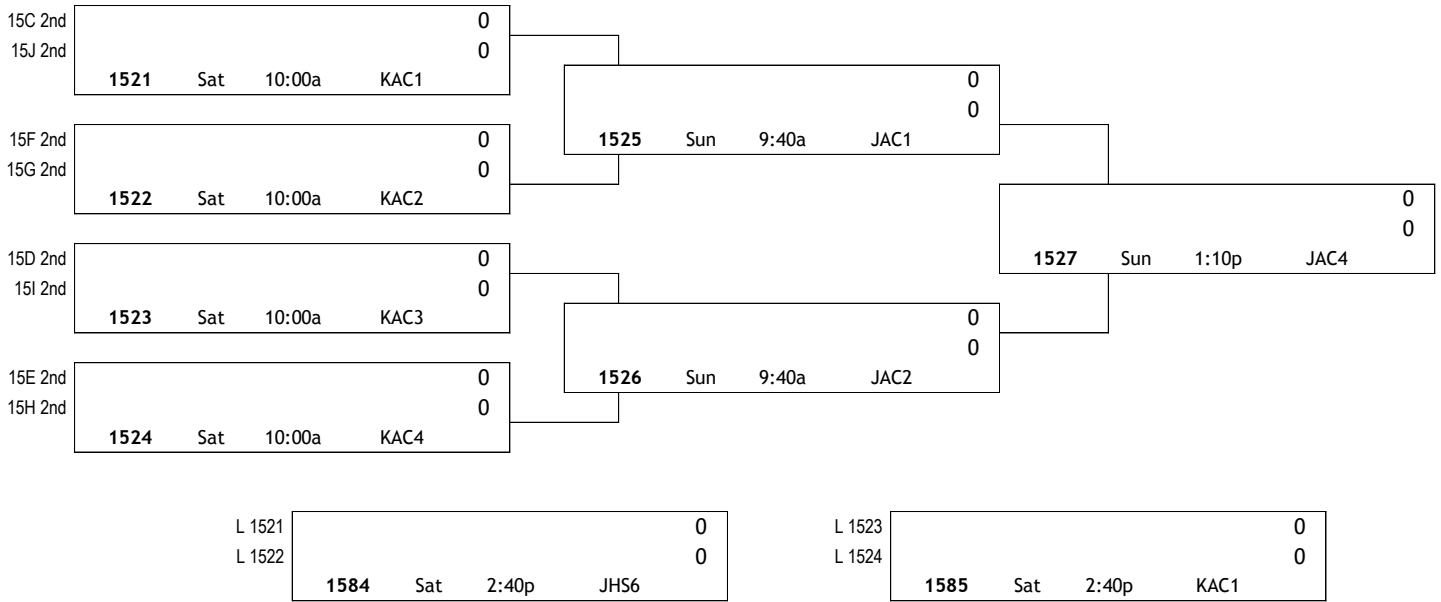

2012 Best Buy Summer Classic

15:Under

Classic Division

1st Place:

2nd Place: