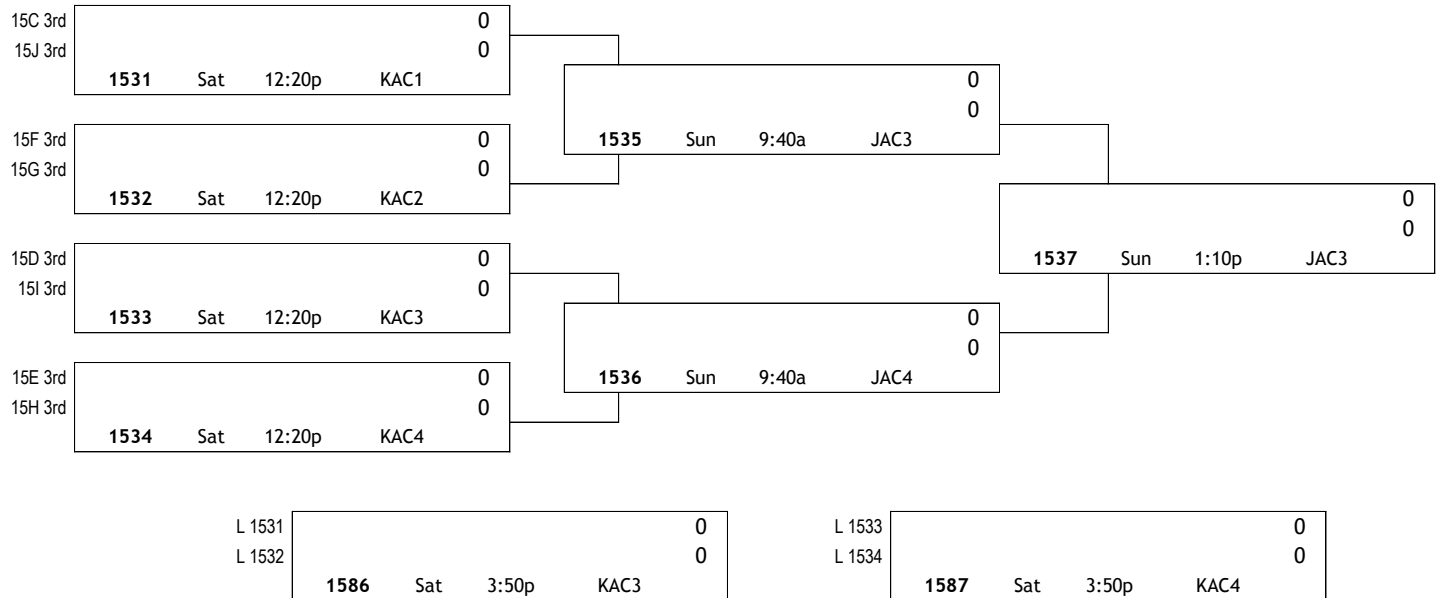

POOL 15H

W	L	place

team
 15H 1 Team Manitoba
 15H 2 Dakota Schoolers-Mueller (SD)
 15H 3 Minnesota Heat-Lesewski

home	score	visitor	score	day	time	court
15H 3	_____	15H 1	_____	Thu	8:40p	KAC2
15H 2	_____	15H 3	_____	Fri	11:10a	KAC2
15H 1	_____	15H 2	_____	Fri	3:50p	KAC4

POOL 15J

W	L	place

team
 15J 1 Nebraska Select
 15J 2 The Academy (Manitoba)
 15J 3 Grassroots (MN)

home	score	visitor	score	day	time	court
15J 2	_____	15J 3	_____	Thu	4:00p	KAC2
15J 3	_____	15J 1	_____	Fri	10:00a	KAC5
15J 1	_____	15J 2	_____	Fri	3:50p	KAC2

15:Under

Platinum Division

1st Place:
2nd Place:

L 1501				0
L 1502				0
	1581	Sat	1:30p	KAC1

L 1503				0
L 1504				0
	1582	Sat	1:30p	KAC2

L 1505				0
L 1506				0
	1583	Sat	1:30p	KAC3

- Courts:
- JAC1 = Jefferson Activity Center #1
 - JAC2 = Jefferson Activity Center #2
 - JAC3 = Jefferson Activity Center #3
 - JAC4 = Jefferson Activity Center #4
 - JAC5 = Jefferson Activity Center #5
 - JHS6 = Jefferson High School #6
 - KAC1 = Kennedy Activity Center #1
 - KAC2 = Kennedy Activity Center #2
 - KAC3 = Kennedy Activity Center #3
 - KAC4 = Kennedy Activity Center #4
 - KAC5 = Kennedy Activity Center #5

1st Place:

2nd Place:

KEY:

		home	0	<score
		visitor	0	<score
game #	day	time	court	

Courts:

- JAC1 = Jefferson Activity Center #1
- JAC2 = Jefferson Activity Center #2
- JAC3 = Jefferson Activity Center #3
- JAC4 = Jefferson Activity Center #4
- JAC5 = Jefferson Activity Center #5