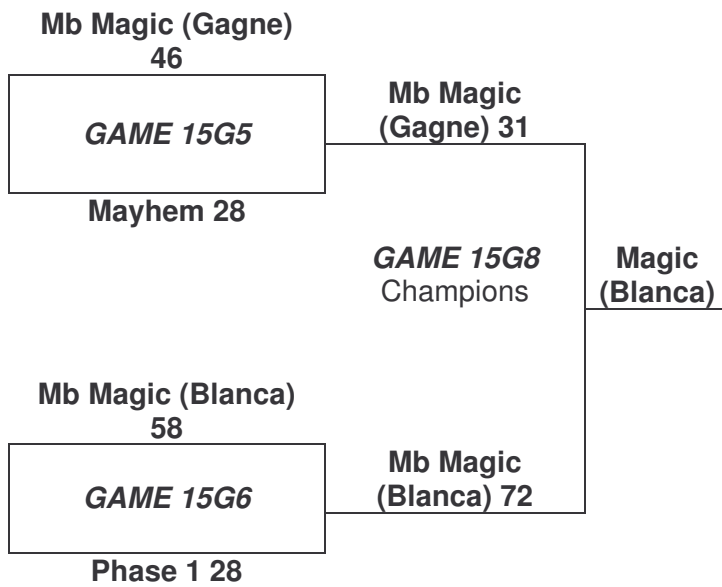

CLUB CLASSIC 2011

15u Girls Division

POOL A	Wins
MB Magic (Gagne)	1
Inner City Wesmen	1
Phase 1	1

POOL B	Wins
MB Magic (Blanca)	1
Mayhem	

Round Robin

Inner City Wesmen 25

GAME 15G1

MB Magic (Gagne) 51

Inner City Wesmen 45

GAME 15G2

Phase 1 44

MB Magic (Gagne) 31

GAME 15G3

Phase 1 37

MB Magic (Blanca) 85

GAME 15G4

Mayhem 23

Playoffs

Championship